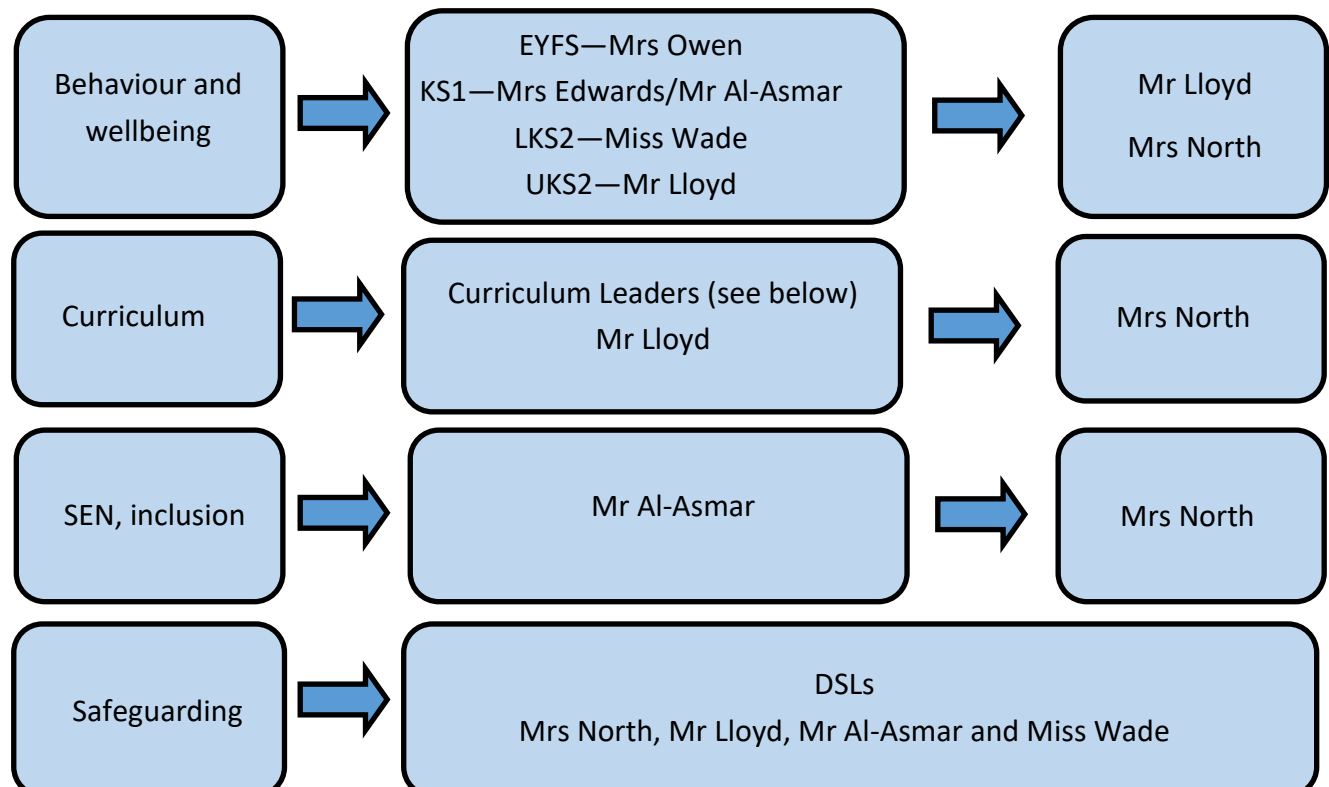

Curriculum Leaders

Subject Leader	Subject
Writing	Grace Cartwright
Reading	Grace Cartwright
Phonics	Elise Longlands
Maths	KS1 Lianne Edwards KS2 Johnathan Lloyd
Science	Rebecca Wade
RE	Katie Bingham
SIAMS	Katie Bingham/Sarah North
PE	Johnathan Lloyd
PHSE	Rebecca Wade
SEND	Laith Al-Asmar
EYFS Lead	Jodie Owen
History	Grace Cartwright
Computing	Laith Al-Asmar
Geography	Lianne Edwards
DT	Jodie Owen
Art	Katie Hodson
Music	Joss Taylor
KS2 French	Joss Taylor
Leadership of children	
HC VC SC	Sarah North
Safeguarding Board	Rebecca Wade
Student Council	Sarah North
Librarians	Sarah North/Katie Bingham
Bistro Buddies	Claire Unsworth
Sports Ambassadors	Johnathan Lloyd/Luke Matthews/Ariana Smith
Play Leaders	Johnathan Lloyd/Luke Matthews/Vicky Keeling